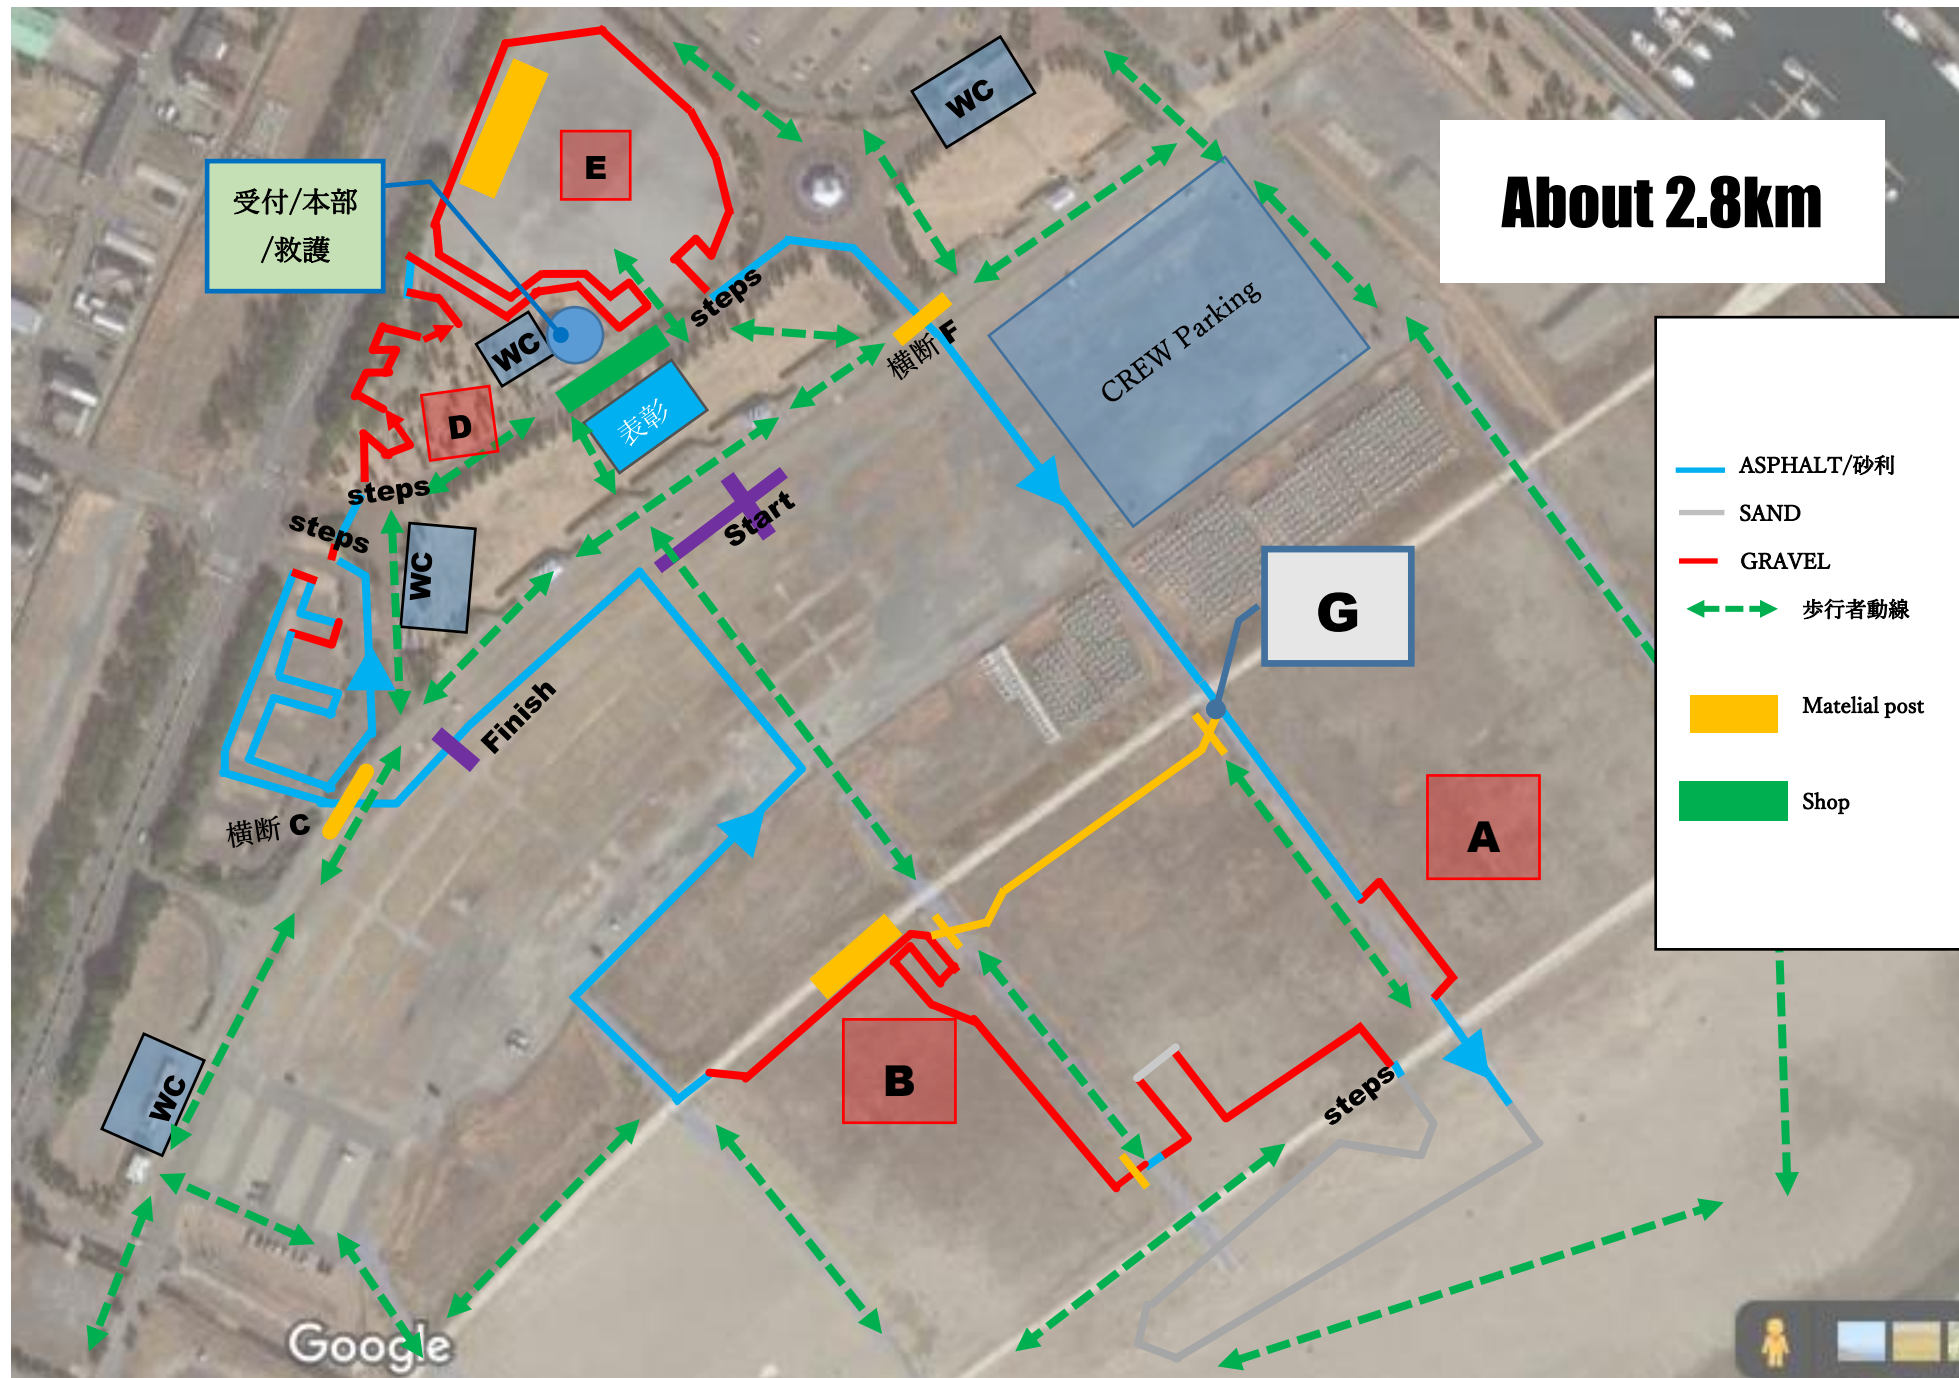

2024-2025 IBARAKI CYCLOCROSS Oarai stage Full course Ver.1

About 2.8km

- ASPHALT/砂利
- SAND
- GRAVEL
- ←→ 歩行者動線
- Matelial post
- Shop