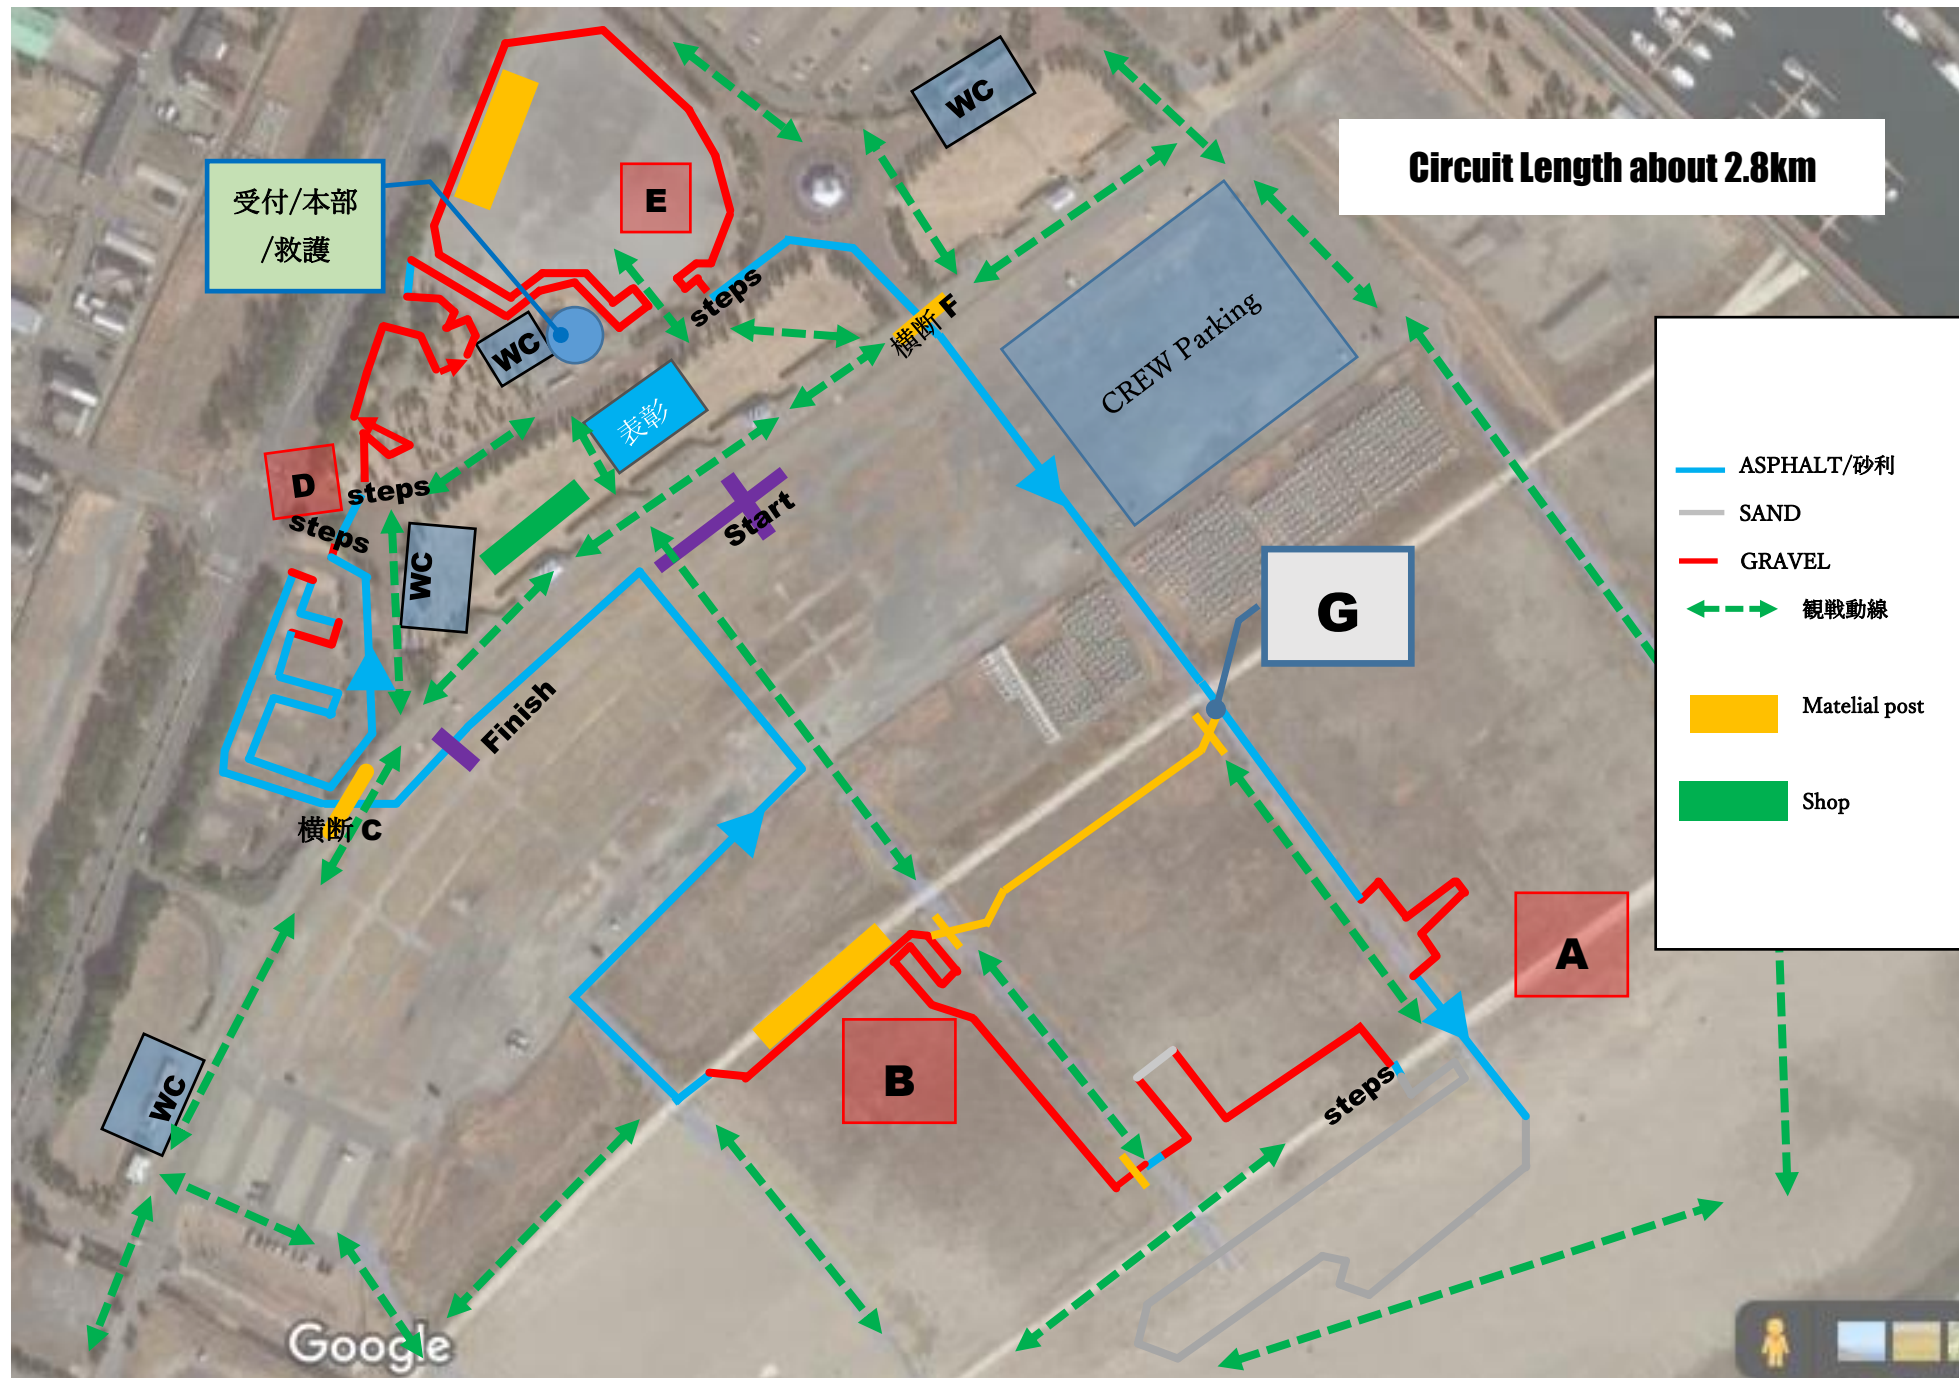

# 2024-2025 IBARAKI CYCLOCROSS Oarai stage Full course Ver.2

Circuit Length about 2.8km

- ASPHALT/砂利
- SAND
- GRAVEL
- ←→ 観戦動線
- Matelial post
- Shop