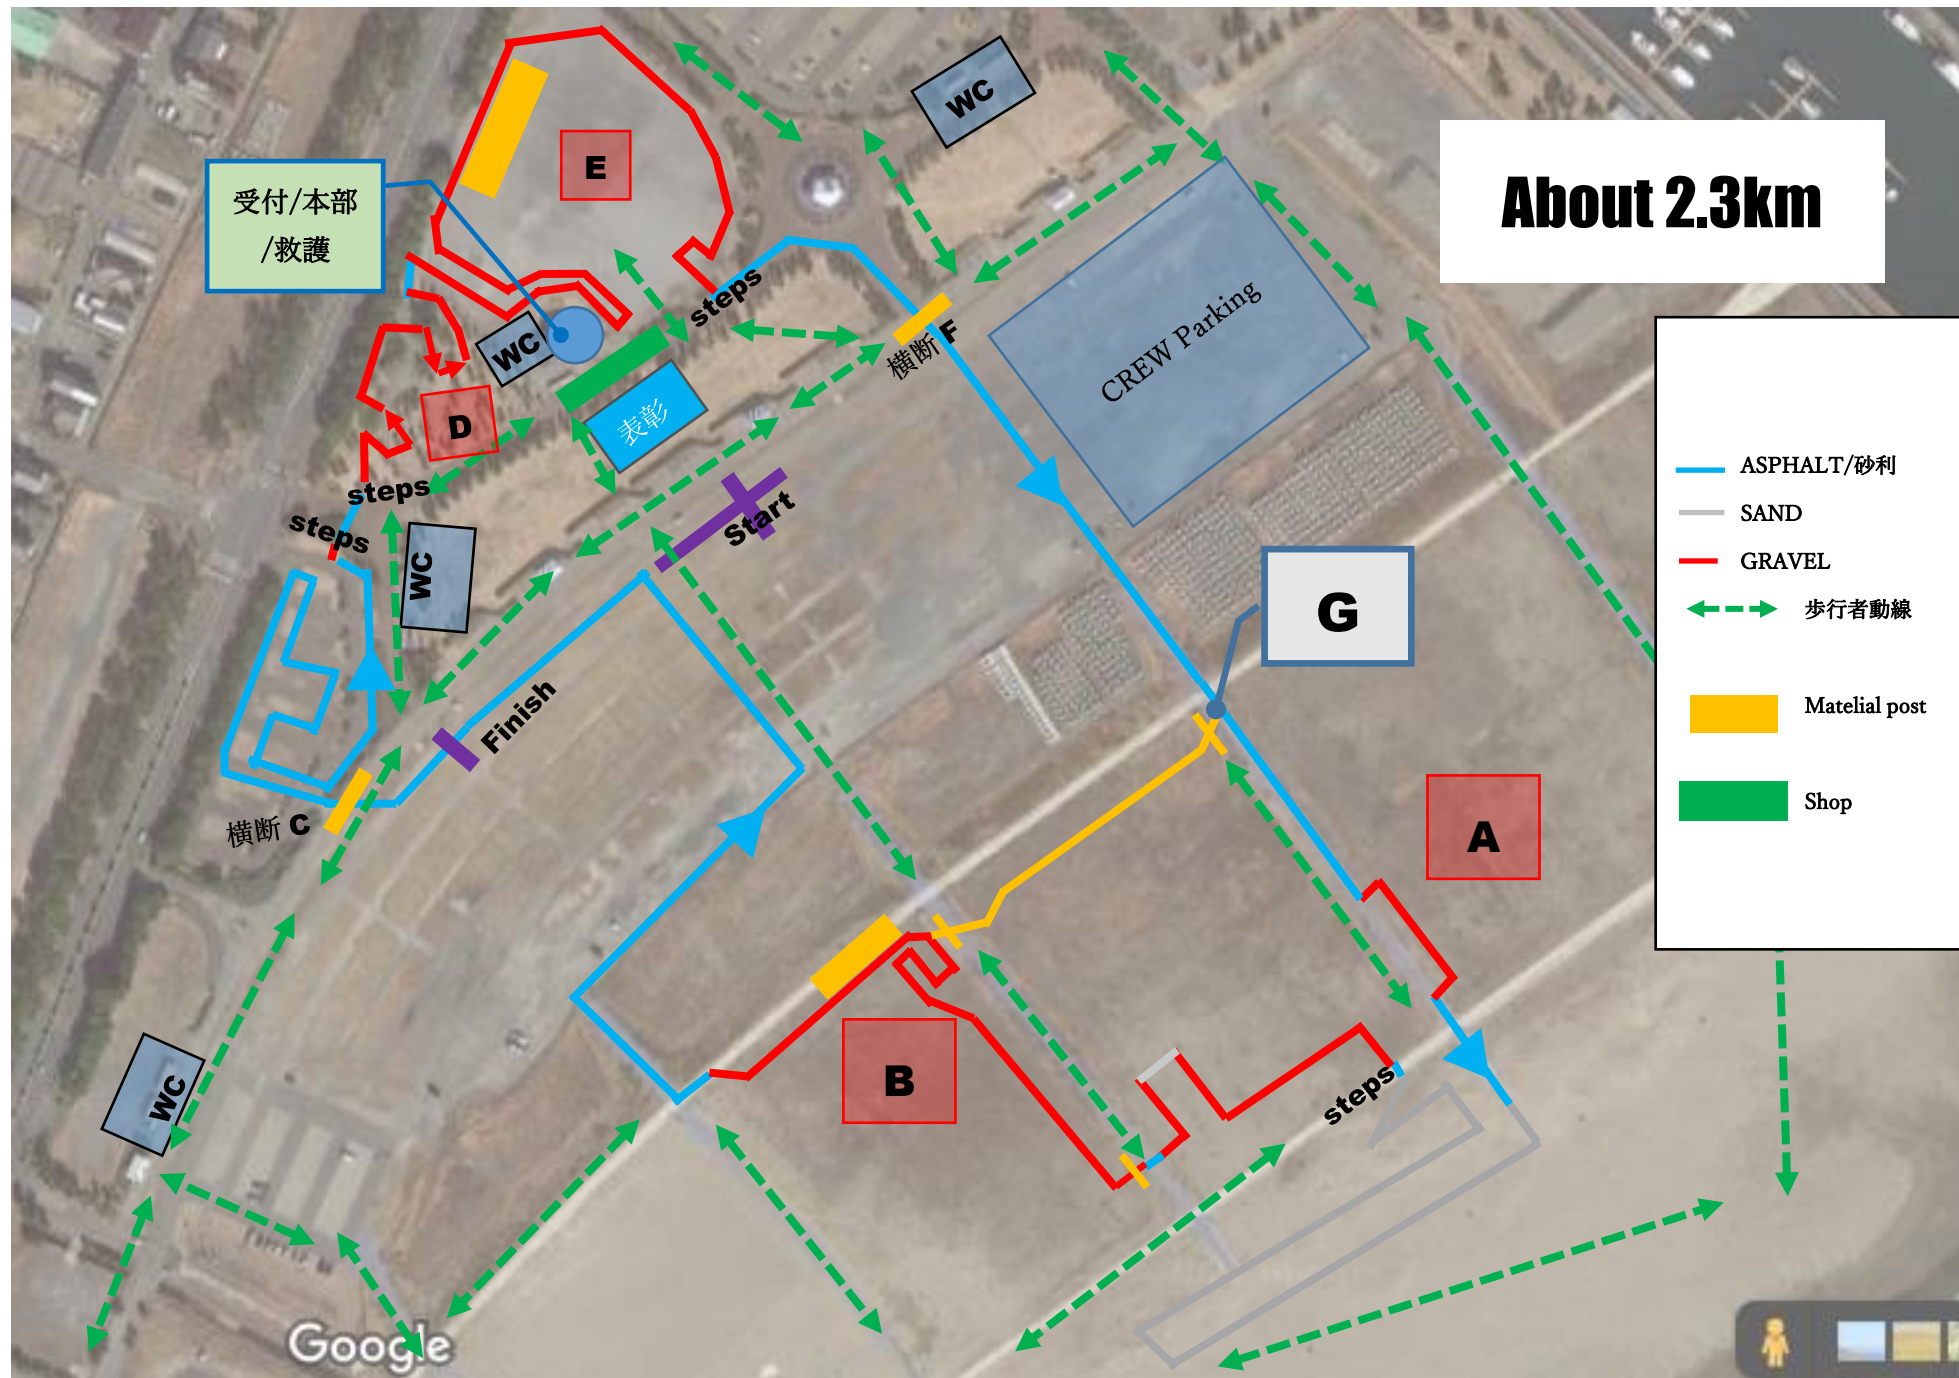

2023-2024 IBARAKI CYCLOCROSS Oarai stage Full course Ver.3

About 2.3km

- ASPHALT/砂利
- SAND
- GRAVEL
- ←→ 歩行者動線
- Material post
- Shop