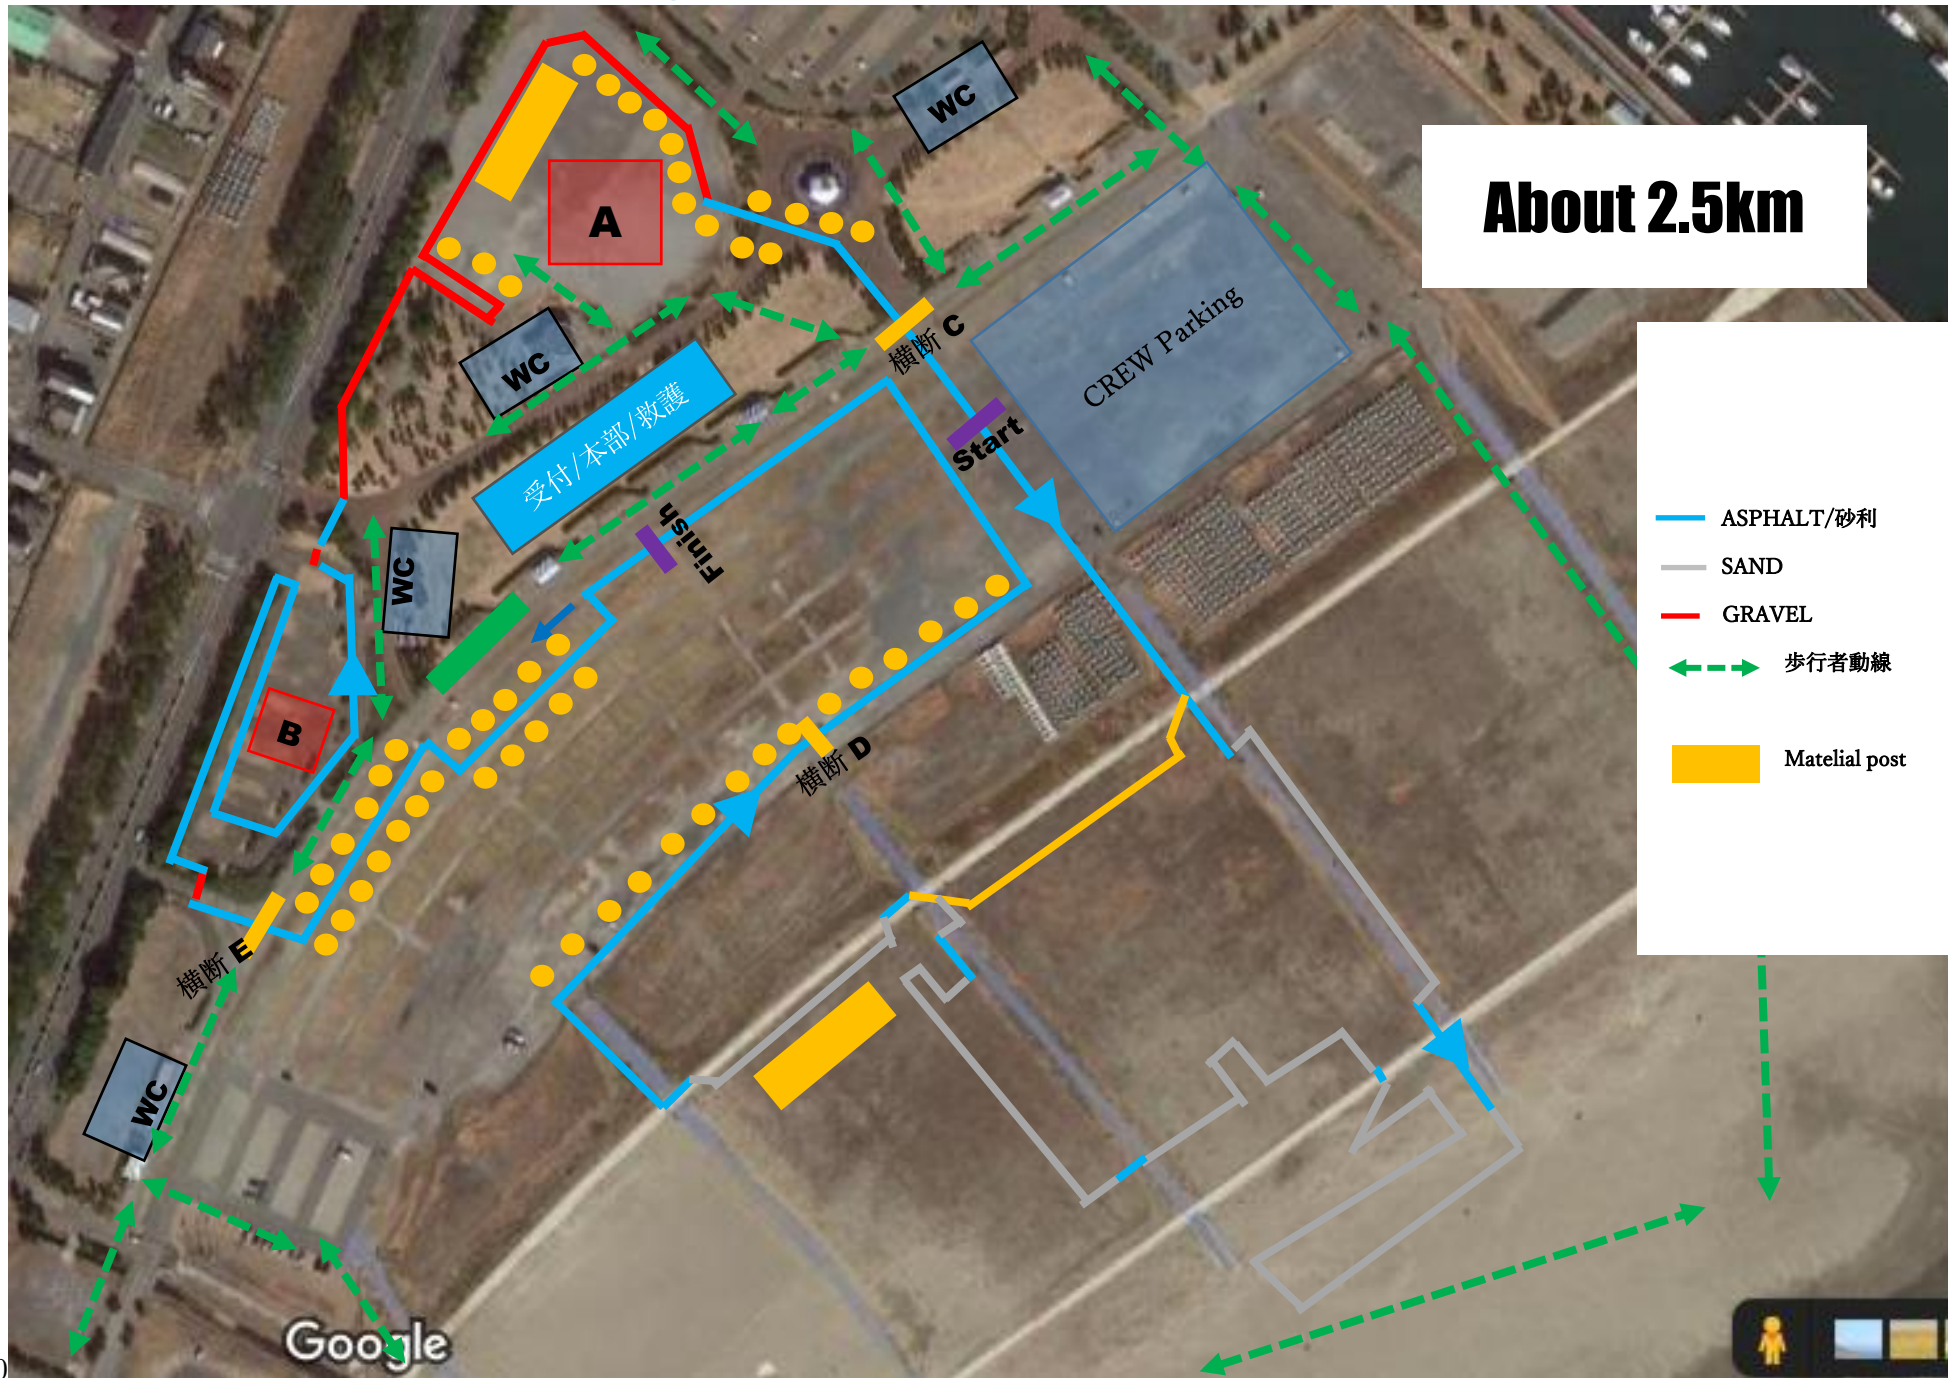

2022-2023 IBARAKI CYCLOCROSS Oarai stage Full course Ver.1

About 2.5km

- ASPHALT/砂利
- SAND
- GRAVEL
- ←→ 歩行者動線
- Material post