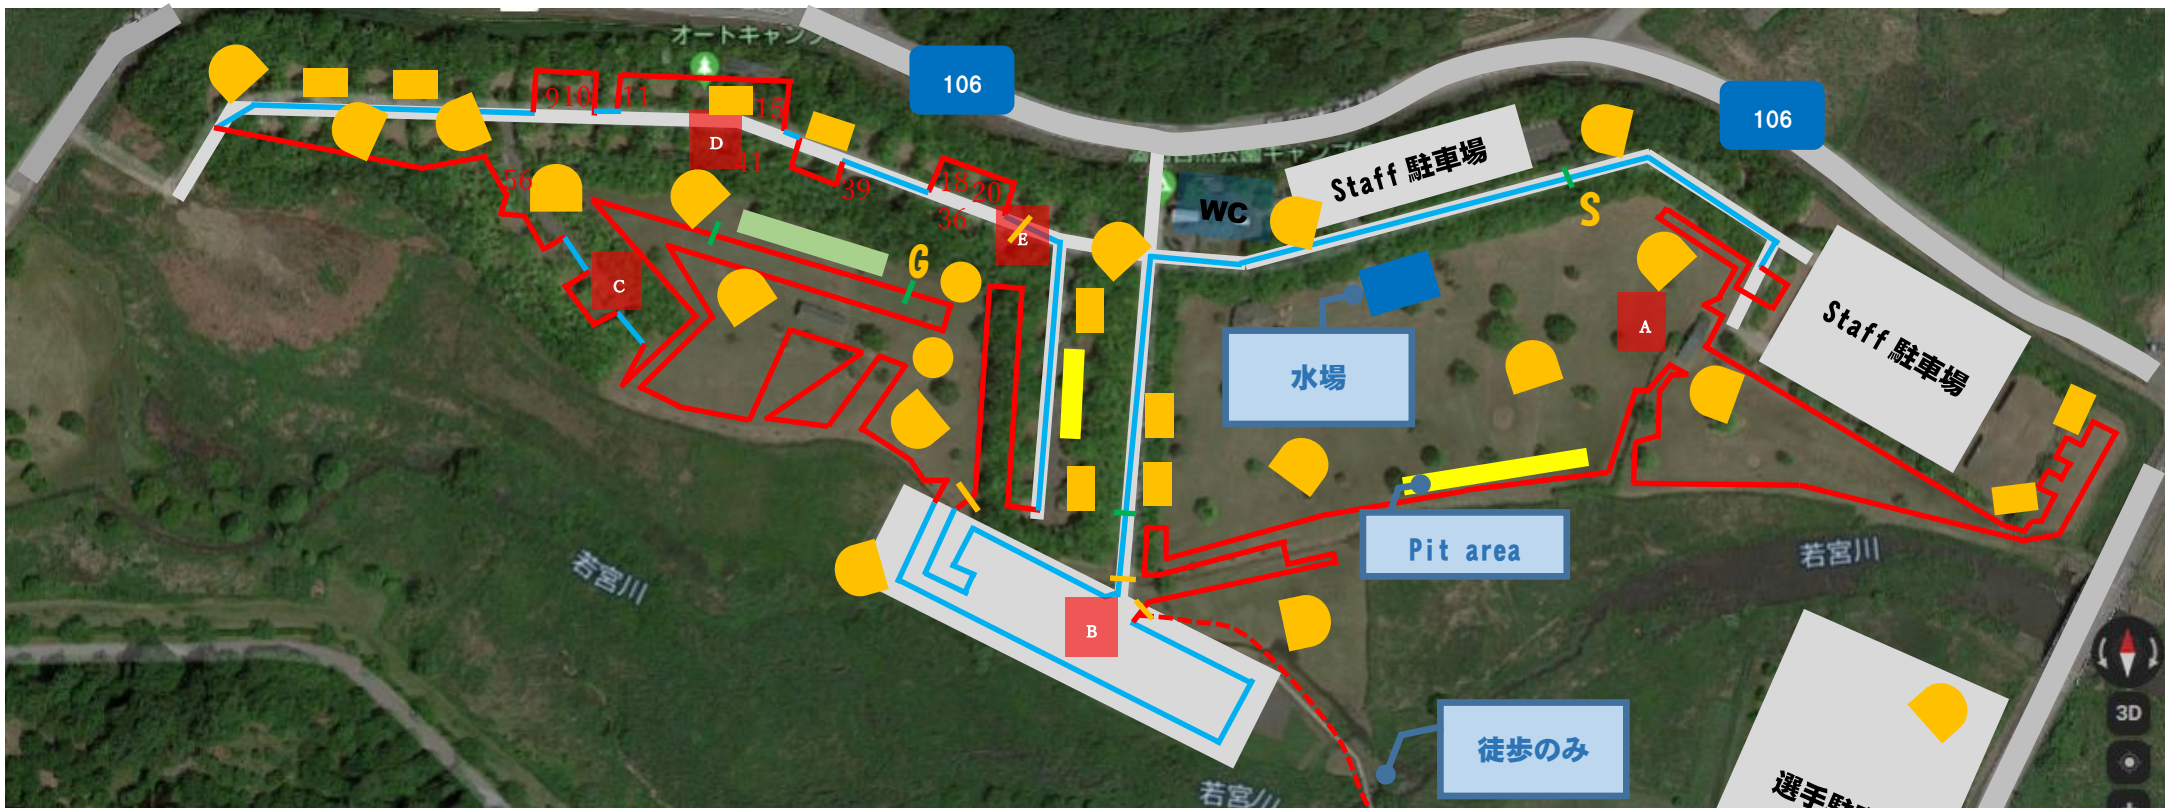

2019-2020 Ibaraki cyclo-cross #3 Ibaraki-machi Hinumasizenkouen stage course map ver.4

| | | | |
|--|------------------|--|-------|
| | Gravel | | 出店ブース |
| | Grass | | 立哨場所 |
| | Crosswalk | | |
| | 洗車場 | | |

Distance: about 2.5km